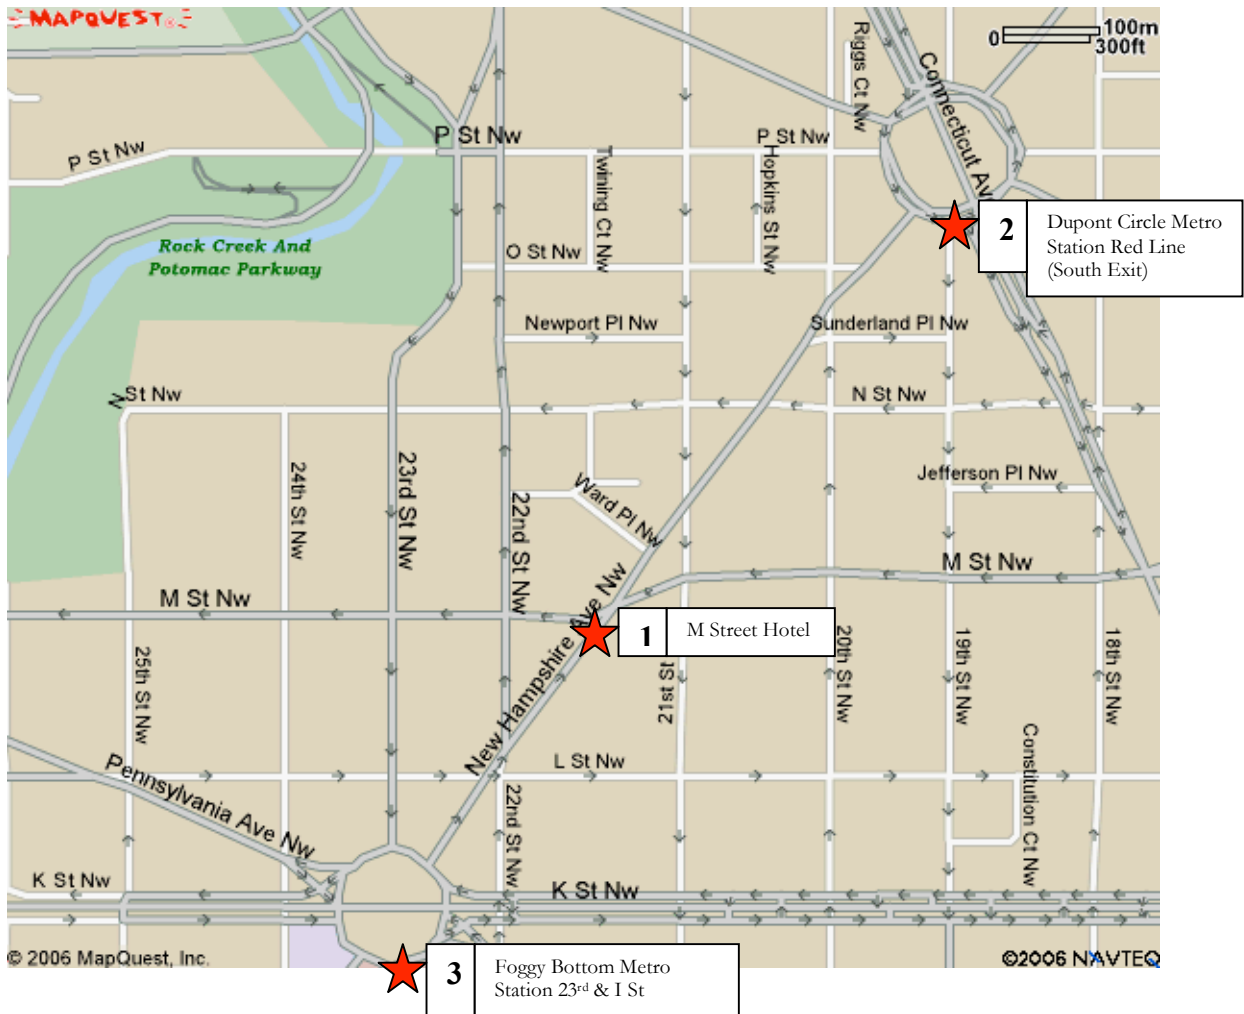

Hotel Area Map

1. M Street Hotel, 1143 New Hampshire Ave NW, 202-775-0800
2. Dupont Circle Metro Station, Red Line (entrances on 19th St on the circle; use South exit)
3. Foggy Bottom Metro Station, Blue/Orange Lines (entrance on 23rd St & I St)